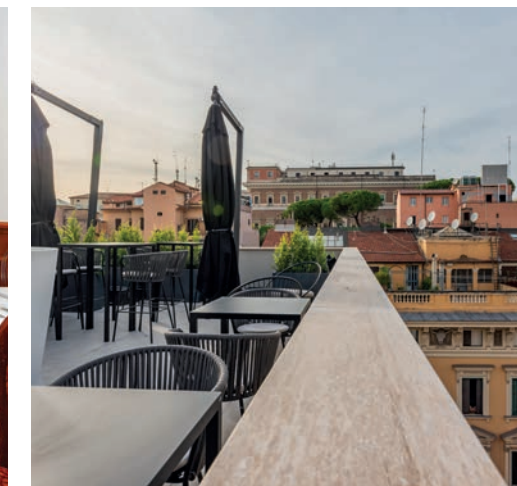

*Hotel Raffaello is a 3-star hotel located in the quaint and charming **Rione Monti**, one of Rome's historic neighborhoods. Thanks to its strategic location, you can easily visit the historic center and some of the most famous monuments: the Colosseum, the Imperial Forum and Piazza Venezia. The hotel has **41 rooms**, with 2 superior rooms featuring a private terrace. Among the hotel's plus services is the **new Rooftop**, ideal for an aperitif overlooking the Eternal City.*

Camere

- 41 camere *
- Climatizzazione
- Bollitore
- Minibar
- TV LCD 40"
- Cassaforte elettronica in camera

Servizi

- Rooftop
- Aria condizionata
- Wi-Fi gratuito
- Servizio lavanderia
- Deposito bagagli
- Business Corner
- Coffee Station gratuita
- Servizio Transfer

Rooms

- 41 rooms
- Air conditioning
- TV LCD 40" with flat screen
- Minibar
- Electronic safe deposit box
- Kettle for tea and coffee

Services

- Rooftop
- Air conditioning
- Free Wi-Fi
- Laundry service
- Luggage storage
- Business corner
- Coffee Station
- Transfer service

*Singole (12mq) - Doppie (20mq) - Triple (23mq) - Family (27mq) - Superior (20mq)

500 mt Termini

41 rooms

2 superior rooms with terrace

Rooftop