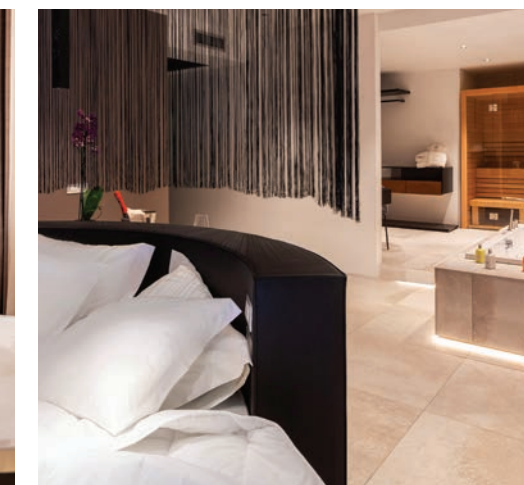

*The Corner Duomo Hotel enjoys an enviable position in the historic center of Milan, just **400 meters from Piazza del Duomo** and a stone's throw from Galleria Vittorio Emanuele, Teatro alla Scala and located a few steps away from the Quadrilatero della Moda, the Milanese luxury shopping district. The hotel offers **57 rooms** with innovative and luxury design, the **Rooftop** and the **Exclusive Floor** entirely dedicated to wellness (2 suites, gym and Private SPA).*

Camere

- 57 camere*
- Climatizzazione
- Macchina da Caffè Illy
- Bollitore
- Minibar
- Cassaforte elettronica in camera
- Smart TV 55" Chromecast
- Altalena da interno
- Fashion Suite - Glamour Suite

Servizi

- Private SPA
- Palestra
- Rooftop
- Aria condizionata
- Wi-Fi gratuito
- Servizio lavanderia
- Deposito bagagli
- Servizi accessibili
- Smart Check-in
- Servizio Transfer

Rooms

- 57 rooms*
- Air conditioning
- Illy Coffee Machine
- Smart TV 55" Chromecast
- Minibar
- Electronic safe deposit box
- Kettle for tea and coffee
- Indoor swing
- Fashion Suite - Glamour Suite

Services

- Private SPA
- Palestra
- Rooftop
- Air conditioning
- Free Wi-Fi
- Laundry service
- Luggage storage
- Accessibile services
- Smart Check-in
- Transfer service

*Business (22mq) - Superior (26mq) - Family Comfort (33mq) - Deluxe (31 mq) - Fitness Junior Suite (33mq) Suite (44mq) - Suite Executive (52mq)

400mt Duomo

57 rooms

Private SPA

Smart TV 55" Chromecast

Free WI-FI