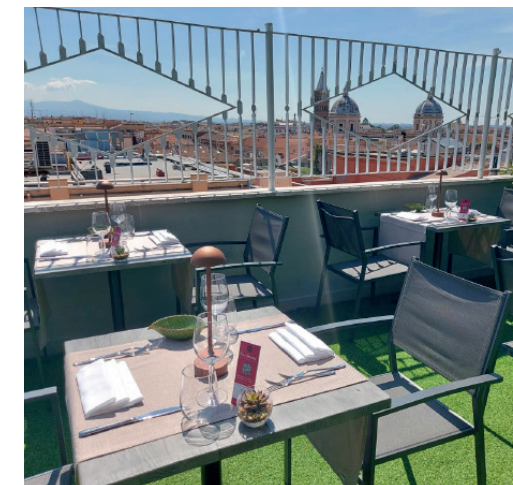

Centro Congressi

Il Best Western Plus Universo è un hotel 4 stelle, situato a due passi dalla Stazione Termini e comodamente raggiungibile dagli aeroporti di Fiumicino e Ciampino. L'hotel dispone di **197 camere**, di un moderno Centro Congressi, che offre **10 sale meeting (700 partecipanti)** e la possibilità di realizzare meeting ed eventi sia in modalità standard che ibrida grazie alle più moderne tecnologie ed attrezzature disponibili, come il **Ledwall della Sala Annamaria**.

Four Seasons Restaurant

*The **Four Seasons Restaurant** combines tradition and creativity, create a cuisine that serves regional specialties with a contemporary.*

*Rounding out the offerings are the **Lounge Bar** and **The Rooftop**, the panoramic terrace on the hotel's top floor, ideal for aperitifs and dinners with a special views of Rome.*

Both the Four Seasons restaurant and the Rooftop can be reserved exclusively for events and corporate dinners.

Congress Center

The Best Western Plus Universo is a 4-star hotel, located a few steps from Termini Station and easily reachable from Fiumicino and Ciampino airports.

*The hotel has **197 rooms**, a modern Congress Center, offering **10 meeting rooms (700 participants)** and the possibility to hold meetings and events in both standard and hybrid modes thanks to the most modern technologies and equipment available, such as the brand **new Ledwall in the Annamaria meeting room**.*

Restaurant

Rooftop

10 meeting rooms

700 max capacity

Foyer - Wardrobe