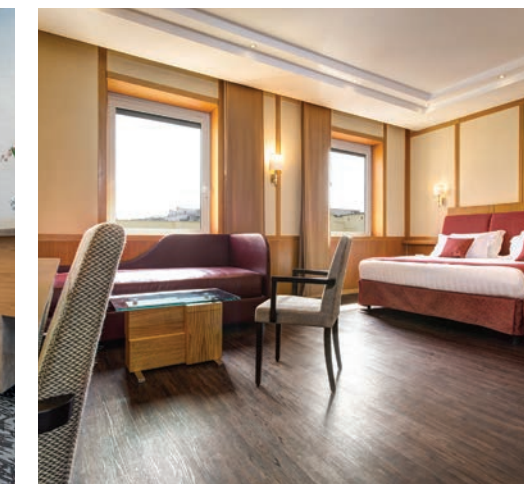

The **Best Western Hotel President** is the ideal choice for your stay in Rome, located next to the **Colosseum**, Manzoni subway station (Line A) and the Basilica of St. John Lateran. The hotel has **187 rooms** with a welcoming and relaxing design. The hotel's main facilities include a restaurant, a bar area, a modern and functional fitness centre, electric car charging stations and a Business Centre.

Camere

- 187 camere *
- Climatizzazione
- Bollitore
- Minibar
- TV LCD
- Cassaforte elettronica in camera
- Camere accessibili

Servizi

- Reception H24
- Wi-Fi gratuito
- Servizio lavanderia
- Deposito bagagli
- Internet Corner
- Palestra
- Lounge Bar
- Servizi per disabili
- Stazione di ricarica Tesla

Rooms

- 187 rooms
- Air conditioning
- TV LCD with flat screen
- Minibar
- Electronic safe deposit box
- Kettle for tea and coffee
- Room with access for disabled

Services

- 24 h Reception
- Free Wi-Fi
- Laundry service
- Luggage storage
- Internet Corner
- Gym
- Lounge Bar
- Accessible services
- Tesla Destination Charging stations

*Standard (12mq) - Economy (14 mq) - Comfort (20mq) - Superior (30mq) - Family (30mq) - Family Comfort (40mq)

1,7 km Termini

187 rooms

Family Rooms

Gym

Free WI-FI