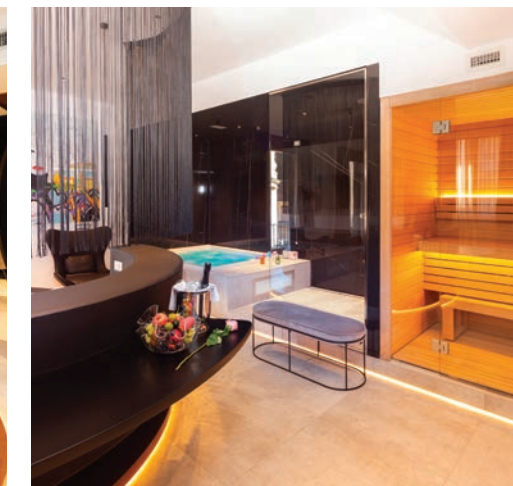

*The Corner Duomo Hotel enjoys an enviable position in the historic center of Milan, just **400 meters from Piazza del Duomo** and a stone's throw from Galleria Vittorio Emanuele, Teatro alla Scala and located a few steps away from the Quadrilatero della Moda, the Milanese luxury shopping district. The hotel offers **57 rooms** with innovative and luxury design, the **Rooftop** and the **Exclusive Floor** entirely dedicated to wellness (2 suites, gym and Private SPA).*

Camere

- 57 camere*
- Climatizzazione
- Macchina da Caffè Illy
- Bollitore
- Minibar
- Cassaforte elettronica in camera
- Smart TV 55" Chromecast
- Altalena da interno
- Fashion Suite - Glamour Suite

Servizi

- Private SPA
- Palestra
- Rooftop
- Aria condizionata
- Wi-Fi gratuito
- Servizio lavanderia
- Deposito bagagli
- Servizi accessibili
- Smart Check-in
- Servizio Transfer

Rooms

- 57 rooms*
- Air conditioning
- Illy Coffee Machine
- Smart TV 55" Chromecast
- Minibar
- Electronic safe deposit box
- Kettle for tea and coffee
- Indoor swing
- Fashion Suite - Glamour Suite

Services

- Private SPA
- Palestra
- Rooftop
- Air conditioning
- Free Wi-Fi
- Laundry service
- Luggage storage
- Accessibile services
- Smart Check-in
- Transfer service

*Business (22mq) - Superior (26mq) - Family Comfort (33mq) - Deluxe (31 mq) - Fitness Junior Suite (33mq) Suite (44mq) - Suite Executive (52mq)

400mt Duomo

57 rooms

Private SPA

Smart TV 55" Chromecast

Free WI-FI