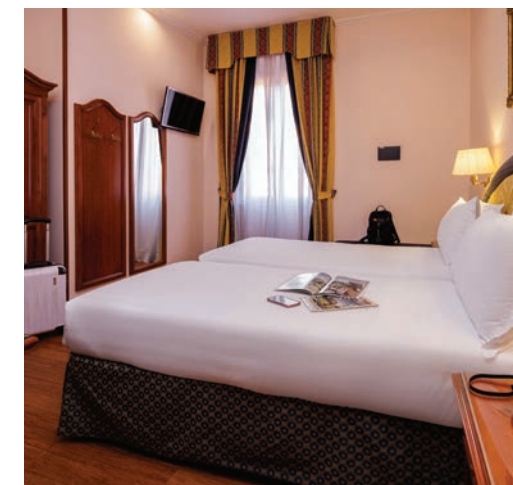

*Hotel Raffaello is a 3-star hotel located in the quaint and charming **Rione Monti**, one of Rome's historic neighborhoods. Thanks to its strategic location, you can easily visit the historic center and some of the most famous monuments: the Colosseum, the Imperial Forum and Piazza Venezia. The hotel has **41 rooms**, with 2 superior rooms featuring a private terrace. Among the hotel's plus services is the **new Rooftop**, ideal for an aperitif overlooking the Eternal City.*

Camere

- 41 camere *
- Climatizzazione
- Bollitore
- Minibar
- TV LCD 40"
- Cassaforte elettronica in camera

Servizi

- Rooftop
- Aria condizionata
- Wi-Fi gratuito
- Servizio lavanderia
- Deposito bagagli
- Business Corner
- Coffee Station gratuita
- Servizio Transfer

Rooms

- 41 rooms
- Air conditioning
- TV LCD 40" with flat screen
- Minibar
- Electronic safe deposit box
- Kettle for tea and coffee

Services

- Rooftop
- Air conditioning
- Free Wi-Fi
- Laundry service
- Luggage storage
- Business corner
- Coffee Station
- Transfer service

*Singole (12mq) - Doppie (20mq) - Triple (23mq) - Family (27mq) - Superior (20mq)

500 mt Termini

41 rooms

2 superior rooms with terrace

Rooftop