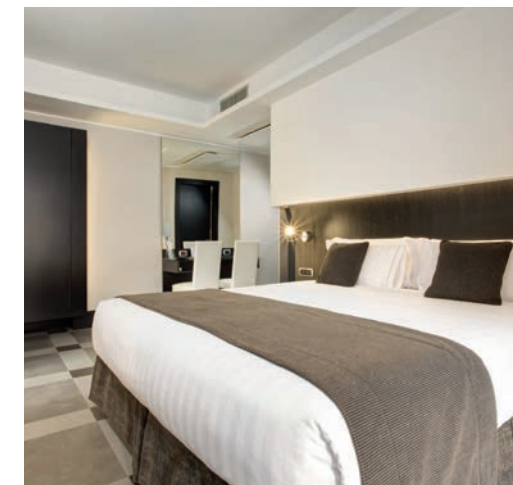

The **Best Western Plus Universo** is a **4-star hotel**, located **250 meters from Termini Station** and the Teatro dell'Opera. The hotel has **197 rooms** with a high level of quality and comfort and a modern Conference Center offering **10 meeting rooms**, with a total capacity of 700 participants, the **new Ledwall** with an ultra-modern, slim design and the most modern technologies and equipment available for holding conventions, conferences, workshops and tailor-made events. There are plus amenities such as **The Rooftop**, a wellness area (Gym, Sauna, Turkish Bath) and the **Four Seasons restaurant**.

Camere

- 197 camere*
- Climatizzazione
- Bollitore
- Minibar
- TV LCD a schermo piatto
- Cassaforte elettronica in camera
- Camere accessibili

Servizi

- The Rooftop
- Reception H24
- Wi-Fi gratuito
- Servizio lavanderia
- Deposito bagagli
- Internet Corner
- Wellness Area (Palestra, Sauna, Bagno Turco)
- Bar
- Servizi per disabili

Rooms

- 197 rooms
- Air conditioning
- TV LCD with flat screen
- Minibar
- Electronic safe deposit box
- Kettle for tea and coffee
- Room with access for disabled

Services

- The Rooftop
- 24h Reception
- Free Wi-Fi
- Laundry service
- Luggage storage
- Internet Corner
- Wellness Area (Gym, Sauna, Turkish bath)
- Bar
- Accessibile services

*Standard (13mq) - Economy (15 mq) - Comfort (20mq) - Superior (21mq) - Family Superior (25mq) - Deluxe (30 mq) - Junior Suite (40mq)

250 mt Termini

197 rooms

4 junior suites

Gym

Wellness center